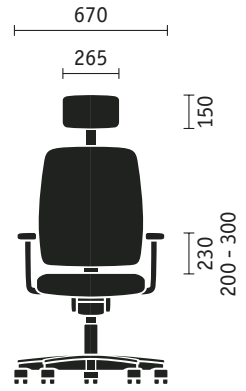

Four-leg model stackable

Cantilever chairs

Cantilever chair

Cantilever chair with armrests

Cantilever chair stackable

Swivel chair

Four-leg model

Cantilever chair

Dimensions (in mm)

For overall height, width, depth, seat height, width, depth as well as backrest height and armrest height from seat.

For chair stacks, the maximum height and depth is shown.

	Swivel chairs	Four-leg model	Cantilever chair
Seat mechanisms			
"Similar" mechanism	●		
"Similar" mechanism with seat tilt adjustment by 4°	○		
Backrest technical features			
Height-adjustable lumbar support	●		
Adjustable backrest pressure	●		
Seat height adjustment			
Sedo-Lift mechanism	●		
Gas lift mechanism	○		
Frame versions			
Aluminium base powder-coated in black	●		
Aluminium base powder-coated in anthracite	○		
Aluminium base powder-coated in white aluminium	○		
Aluminium base, polished	○		
Steel frame, powder-coated in black		●	●
Steel frame, powder-coated in anthracite		○	○
Steel frame, powder-coated in white aluminium		○	○
Steel frame, chrome-plated		○	○
Model colours / Plastic parts			
Black	●	●	●
Anthracite	○	○	○
Armrests			
Without armrests	○	○	○
Basic plastic armrests	●		
Basic plastic armrests with leather finish	○		
3D adjustable armrests with Softtouch finish	○		
3D adjustable armrests with gel finish	○		
3D adjustable armrests with leather finish	○		
3D adjustable ring-type armrests	○		
2D adjustable armrests with Softtouch finish	○		
Armrests with plastic finish		●	●
Armrests with leather finish		○	○
Features			
Headrest	○		
Sliding seat (with 60 mm depth adjustment)	○		
Two-tone upholstery	○	○	○
Hard castors for soft floor	●		
Soft castors for hard floors	○		
Stainless steel glides		●	
Plastic glides		○	○
Felt glides		○	○
Stackable (with or without armrests) up to 5 models		○	○