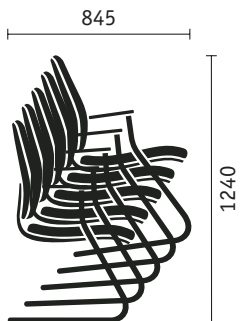

Four-leg model stackable

Cantilever chairs

Cantilever chair

Cantilever chair with armrests

Cantilever chair stackable

Swivel chair

Four-leg model

Cantilever chair

Dimensions (in mm)

For overall height, width, depth, seat height, width, depth as well as backrest height and armrest height from seat.

For chair stacks, the maximum height and depth is shown.

	Swivel chairs	Four-leg model	Cantilever chair
Seat mechanisms			
"Similar" mechanism	●		
"Similar" mechanism with seat tilt adjustment by 4°	○		
Backrest technical features			
Height-adjustable lumbar support	●		
Adjustable backrest pressure	●		
Seat height adjustment			
Sedo-Lift mechanism	●		
Gas lift mechanism	○		
Frame versions			
Aluminium base powder-coated in black	●		
Aluminium base powder-coated in anthracite	○		
Aluminium base powder-coated in white aluminium	○		
Aluminium base, polished	○		
Steel frame, powder-coated in black		●	●
Steel frame, powder-coated in anthracite		○	○
Steel frame, powder-coated in white aluminium		○	○
Steel frame, chrome-plated		○	○
Model colours / Plastic parts			
Black	●	●	●
Anthracite	○	○	○
Armrests			
Without armrests	○	○	○
Basic plastic armrests	●		
Basic plastic armrests with leather finish	○		
3D adjustable armrests with Softtouch finish	○		
3D adjustable armrests with gel finish	○		
3D adjustable armrests with leather finish	○		
3D adjustable ring-type armrests	○		
2D adjustable armrests with Softtouch finish	○		
Armrests with plastic finish		●	●
Armrests with leather finish		○	○
Features			
Headrest	○		
Sliding seat (with 60 mm depth adjustment)	○		
Two-tone upholstery	○	○	○
Hard castors for soft floor	●		
Soft castors for hard floors	○		
Stainless steel glides		●	
Plastic glides		○	○
Felt glides		○	○
Stackable (with or without armrests) up to 5 models		○	○