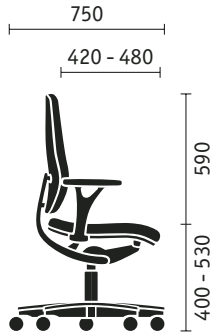

Four-leg model stackable

Cantilever chairs

Cantilever chair

Cantilever chair with armrests

Cantilever chair stackable

Swivel chair

Four-leg model

Cantilever chair

Dimensions (in mm)

For overall height, width, depth, seat height, width, depth as well as backrest height and armrest height from seat.

For chair stacks, the maximum height and depth is shown.

	Swivel chairs	Four-leg model	Cantilever chair
Seat mechanisms			
"Similar" mechanism	●		
"Similar" mechanism with seat tilt adjustment by 4°	○		
Backrest technical features			
Height-adjustable lumbar support	●		
Adjustable backrest pressure	●		
Seat height adjustment			
Sedo-Lift mechanism	●		
Gas lift mechanism	○		
Frame versions			
Aluminium base powder-coated in black	●		
Aluminium base powder-coated in anthracite	○		
Aluminium base powder-coated in white aluminium	○		
Aluminium base, polished	○		
Steel frame, powder-coated in black		●	●
Steel frame, powder-coated in anthracite		○	○
Steel frame, powder-coated in white aluminium		○	○
Steel frame, chrome-plated		○	○
Model colours / Plastic parts			
Black	●	●	●
Anthracite	○	○	○
Armrests			
Without armrests	○	○	○
Basic plastic armrests	●		
Basic plastic armrests with leather finish	○		
3D adjustable armrests with Softtouch finish	○		
3D adjustable armrests with gel finish	○		
3D adjustable armrests with leather finish	○		
3D adjustable ring-type armrests	○		
2D adjustable armrests with Softtouch finish	○		
Armrests with plastic finish		●	●
Armrests with leather finish		○	○
Features			
Headrest	○		
Sliding seat (with 60 mm depth adjustment)	○		
Two-tone upholstery	○	○	○
Hard castors for soft floor	●		
Soft castors for hard floors	○		
Stainless steel glides		●	
Plastic glides		○	○
Felt glides		○	○
Stackable (with or without armrests) up to 5 models		○	○