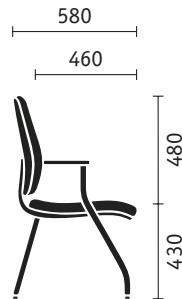

Four-leg model stackable

Cantilever chairs

Cantilever chair

Cantilever chair with armrests

Cantilever chair stackable

Swivel chair

Four-leg model

Cantilever chair

Dimensions (in mm)

For overall height, width, depth, seat height, width, depth as well as backrest height and armrest height from seat.

For chair stacks, the maximum height and depth is shown.

	Swivel chairs	Four-leg model	Cantilever chair
Seat mechanisms			
"Similar" mechanism	●		
"Similar" mechanism with seat tilt adjustment by 4°	○		
Backrest technical features			
Height-adjustable lumbar support	●		
Adjustable backrest pressure	●		
Seat height adjustment			
Sedo-Lift mechanism	●		
Gas lift mechanism	○		
Frame versions			
Aluminium base powder-coated in black	●		
Aluminium base powder-coated in anthracite	○		
Aluminium base powder-coated in white aluminium	○		
Aluminium base, polished	○		
Steel frame, powder-coated in black		●	●
Steel frame, powder-coated in anthracite		○	○
Steel frame, powder-coated in white aluminium		○	○
Steel frame, chrome-plated		○	○
Model colours / Plastic parts			
Black	●	●	●
Anthracite	○	○	○
Armrests			
Without armrests	○	○	○
Basic plastic armrests	●		
Basic plastic armrests with leather finish	○		
3D adjustable armrests with Softtouch finish	○		
3D adjustable armrests with gel finish	○		
3D adjustable armrests with leather finish	○		
3D adjustable ring-type armrests	○		
2D adjustable armrests with Softtouch finish	○		
Armrests with plastic finish		●	●
Armrests with leather finish		○	○
Features			
Headrest	○		
Sliding seat (with 60 mm depth adjustment)	○		
Two-tone upholstery	○	○	○
Hard castors for soft floor	●		
Soft castors for hard floors	○		
Stainless steel glides		●	
Plastic glides		○	○
Felt glides		○	○
Stackable (with or without armrests) up to 5 models		○	○