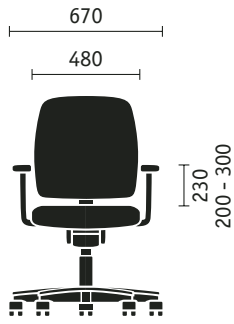

Four-leg model stackable

Cantilever chairs

Cantilever chair

Cantilever chair with armrests

Cantilever chair stackable

Swivel chair

Four-leg model

Cantilever chair

Dimensions (in mm)

For overall height, width, depth, seat height, width, depth as well as backrest height and armrest height from seat.

For chair stacks, the maximum height and depth is shown.

	Swivel chairs	Four-leg model	Cantilever chair
Seat mechanisms			
"Similar" mechanism	●		
"Similar" mechanism with seat tilt adjustment by 4°	○		
Backrest technical features			
Height-adjustable lumbar support	●		
Adjustable backrest pressure	●		
Seat height adjustment			
Sedo-Lift mechanism	●		
Gas lift mechanism	○		
Frame versions			
Aluminium base powder-coated in black	●		
Aluminium base powder-coated in anthracite	○		
Aluminium base powder-coated in white aluminium	○		
Aluminium base, polished	○		
Steel frame, powder-coated in black		●	●
Steel frame, powder-coated in anthracite		○	○
Steel frame, powder-coated in white aluminium		○	○
Steel frame, chrome-plated		○	○
Model colours / Plastic parts			
Black	●	●	●
Anthracite	○	○	○
Armrests			
Without armrests	○	○	○
Basic plastic armrests	●		
Basic plastic armrests with leather finish	○		
3D adjustable armrests with Softtouch finish	○		
3D adjustable armrests with gel finish	○		
3D adjustable armrests with leather finish	○		
3D adjustable ring-type armrests	○		
2D adjustable armrests with Softtouch finish	○		
Armrests with plastic finish		●	●
Armrests with leather finish		○	○
Features			
Headrest	○		
Sliding seat (with 60 mm depth adjustment)	○		
Two-tone upholstery	○	○	○
Hard castors for soft floor	●		
Soft castors for hard floors	○		
Stainless steel glides		●	
Plastic glides		○	○
Felt glides		○	○
Stackable (with or without armrests) up to 5 models		○	○