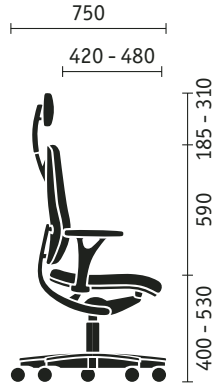

Four-leg model stackable

Cantilever chairs

Cantilever chair

Cantilever chair with armrests

Cantilever chair stackable

Swivel chair

Four-leg model

Cantilever chair

Dimensions (in mm)

For overall height, width, depth, seat height, width, depth as well as backrest height and armrest height from seat.

For chair stacks, the maximum height and depth is shown.

	Swivel chairs	Four-leg model	Cantilever chair
Seat mechanisms			
"Similar" mechanism	●		
"Similar" mechanism with seat tilt adjustment by 4°	○		
Backrest technical features			
Height-adjustable lumbar support	●		
Adjustable backrest pressure	●		
Seat height adjustment			
Sedo-Lift mechanism	●		
Gas lift mechanism	○		
Frame versions			
Aluminium base powder-coated in black	●		
Aluminium base powder-coated in anthracite	○		
Aluminium base powder-coated in white aluminium	○		
Aluminium base, polished	○		
Steel frame, powder-coated in black		●	●
Steel frame, powder-coated in anthracite		○	○
Steel frame, powder-coated in white aluminium		○	○
Steel frame, chrome-plated		○	○
Model colours / Plastic parts			
Black	●	●	●
Anthracite	○	○	○
Armrests			
Without armrests	○	○	○
Basic plastic armrests	●		
Basic plastic armrests with leather finish	○		
3D adjustable armrests with Softtouch finish	○		
3D adjustable armrests with gel finish	○		
3D adjustable armrests with leather finish	○		
3D adjustable ring-type armrests	○		
2D adjustable armrests with Softtouch finish	○		
Armrests with plastic finish		●	●
Armrests with leather finish		○	○
Features			
Headrest	○		
Sliding seat (with 60 mm depth adjustment)	○		
Two-tone upholstery	○	○	○
Hard castors for soft floor	●		
Soft castors for hard floors	○		
Stainless steel glides		●	
Plastic glides		○	○
Felt glides		○	○
Stackable (with or without armrests) up to 5 models		○	○