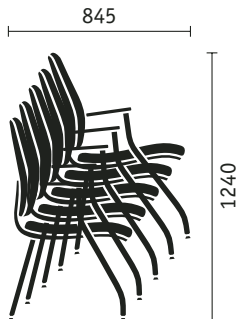

Four-leg model stackable

Cantilever chairs

Cantilever chair

Cantilever chair with armrests

Cantilever chair stackable

Swivel chair

Four-leg model

Cantilever chair

Dimensions (in mm)

For overall height, width, depth, seat height, width, depth as well as backrest height and armrest height from seat.

For chair stacks, the maximum height and depth is shown.

	Swivel chairs	Four-leg model	Cantilever chair
Seat mechanisms			
"Similar" mechanism	●		
"Similar" mechanism with seat tilt adjustment by 4°	○		
Backrest technical features			
Height-adjustable lumbar support	●		
Adjustable backrest pressure	●		
Seat height adjustment			
Sedo-Lift mechanism	●		
Gas lift mechanism	○		
Frame versions			
Aluminium base powder-coated in black	●		
Aluminium base powder-coated in anthracite	○		
Aluminium base powder-coated in white aluminium	○		
Aluminium base, polished	○		
Steel frame, powder-coated in black		●	●
Steel frame, powder-coated in anthracite		○	○
Steel frame, powder-coated in white aluminium		○	○
Steel frame, chrome-plated		○	○
Model colours / Plastic parts			
Black	●	●	●
Anthracite	○	○	○
Armrests			
Without armrests	○	○	○
Basic plastic armrests	●		
Basic plastic armrests with leather finish	○		
3D adjustable armrests with Softtouch finish	○		
3D adjustable armrests with gel finish	○		
3D adjustable armrests with leather finish	○		
3D adjustable ring-type armrests	○		
2D adjustable armrests with Softtouch finish	○		
Armrests with plastic finish		●	●
Armrests with leather finish		○	○
Features			
Headrest	○		
Sliding seat (with 60 mm depth adjustment)	○		
Two-tone upholstery	○	○	○
Hard castors for soft floor	●		
Soft castors for hard floors	○		
Stainless steel glides		●	
Plastic glides		○	○
Felt glides		○	○
Stackable (with or without armrests) up to 5 models		○	○