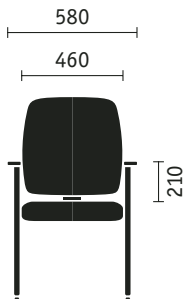

Four-leg model stackable

Cantilever chairs

Cantilever chair

Cantilever chair with armrests

Cantilever chair stackable

Swivel chair

Four-leg model

Cantilever chair

Dimensions (in mm)

For overall height, width, depth, seat height, width, depth as well as backrest height and armrest height from seat.

For chair stacks, the maximum height and depth is shown.

	Swivel chairs	Four-leg model	Cantilever chair
Seat mechanisms			
"Similar" mechanism	●		
"Similar" mechanism with seat tilt adjustment by 4°	○		
Backrest technical features			
Height-adjustable lumbar support	●		
Adjustable backrest pressure	●		
Seat height adjustment			
Sedo-Lift mechanism	●		
Gas lift mechanism	○		
Frame versions			
Aluminium base powder-coated in black	●		
Aluminium base powder-coated in anthracite	○		
Aluminium base powder-coated in white aluminium	○		
Aluminium base, polished	○		
Steel frame, powder-coated in black		●	●
Steel frame, powder-coated in anthracite		○	○
Steel frame, powder-coated in white aluminium		○	○
Steel frame, chrome-plated		○	○
Model colours / Plastic parts			
Black	●	●	●
Anthracite	○	○	○
Armrests			
Without armrests	○	○	○
Basic plastic armrests	●		
Basic plastic armrests with leather finish	○		
3D adjustable armrests with Softtouch finish	○		
3D adjustable armrests with gel finish	○		
3D adjustable armrests with leather finish	○		
3D adjustable ring-type armrests	○		
2D adjustable armrests with Softtouch finish	○		
Armrests with plastic finish		●	●
Armrests with leather finish		○	○
Features			
Headrest	○		
Sliding seat (with 60 mm depth adjustment)	○		
Two-tone upholstery	○	○	○
Hard castors for soft floor	●		
Soft castors for hard floors	○		
Stainless steel glides		●	
Plastic glides		○	○
Felt glides		○	○
Stackable (with or without armrests) up to 5 models		○	○