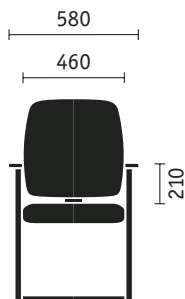

Four-leg model stackable

Cantilever chairs

Cantilever chair

Cantilever chair with armrests

Cantilever chair stackable

Swivel chair

Four-leg model

Cantilever chair

Dimensions (in mm)

For overall height, width, depth, seat height, width, depth as well as backrest height and armrest height from seat.

For chair stacks, the maximum height and depth is shown.

	Swivel chairs	Four-leg model	Cantilever chair
Seat mechanisms			
"Similar" mechanism	●		
"Similar" mechanism with seat tilt adjustment by 4°	○		
Backrest technical features			
Height-adjustable lumbar support	●		
Adjustable backrest pressure	●		
Seat height adjustment			
Sedo-Lift mechanism	●		
Gas lift mechanism	○		
Frame versions			
Aluminium base powder-coated in black	●		
Aluminium base powder-coated in anthracite	○		
Aluminium base powder-coated in white aluminium	○		
Aluminium base, polished	○		
Steel frame, powder-coated in black		●	●
Steel frame, powder-coated in anthracite		○	○
Steel frame, powder-coated in white aluminium		○	○
Steel frame, chrome-plated		○	○
Model colours / Plastic parts			
Black	●	●	●
Anthracite	○	○	○
Armrests			
Without armrests	○	○	○
Basic plastic armrests	●		
Basic plastic armrests with leather finish	○		
3D adjustable armrests with Softtouch finish	○		
3D adjustable armrests with gel finish	○		
3D adjustable armrests with leather finish	○		
3D adjustable ring-type armrests	○		
2D adjustable armrests with Softtouch finish	○		
Armrests with plastic finish		●	●
Armrests with leather finish		○	○
Features			
Headrest	○		
Sliding seat (with 60 mm depth adjustment)	○		
Two-tone upholstery	○	○	○
Hard castors for soft floor	●		
Soft castors for hard floors	○		
Stainless steel glides		●	
Plastic glides		○	○
Felt glides		○	○
Stackable (with or without armrests) up to 5 models		○	○