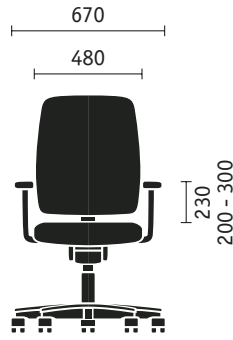

Four-leg model stackable

Cantilever chairs

Cantilever chair

Cantilever chair with armrests

Cantilever chair stackable

Swivel chair

Four-leg model

Cantilever chair

Dimensions (in mm)

For overall height, width, depth, seat height, width, depth as well as backrest height and armrest height from seat.

For chair stacks, the maximum height and depth is shown.

	Swivel chairs	Four-leg model	Cantilever chair
Seat mechanisms			
"Similar" mechanism	●		
"Similar" mechanism with seat tilt adjustment by 4°	○		
Backrest technical features			
Height-adjustable lumbar support	●		
Adjustable backrest pressure	●		
Seat height adjustment			
Sedo-Lift mechanism	●		
Gas lift mechanism	○		
Frame versions			
Aluminium base powder-coated in black	●		
Aluminium base powder-coated in anthracite	○		
Aluminium base powder-coated in white aluminium	○		
Aluminium base, polished	○		
Steel frame, powder-coated in black		●	●
Steel frame, powder-coated in anthracite		○	○
Steel frame, powder-coated in white aluminium		○	○
Steel frame, chrome-plated		○	○
Model colours / Plastic parts			
Black	●	●	●
Anthracite	○	○	○
Armrests			
Without armrests	○	○	○
Basic plastic armrests	●		
Basic plastic armrests with leather finish	○		
3D adjustable armrests with Softtouch finish	○		
3D adjustable armrests with gel finish	○		
3D adjustable armrests with leather finish	○		
3D adjustable ring-type armrests	○		
2D adjustable armrests with Softtouch finish	○		
Armrests with plastic finish		●	●
Armrests with leather finish		○	○
Features			
Headrest	○		
Sliding seat (with 60 mm depth adjustment)	○		
Two-tone upholstery	○	○	○
Hard castors for soft floor	●		
Soft castors for hard floors	○		
Stainless steel glides		●	
Plastic glides		○	○
Felt glides		○	○
Stackable (with or without armrests) up to 5 models		○	○