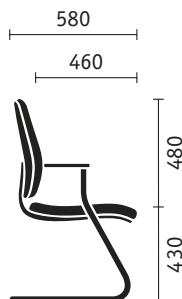

Four-leg model stackable

Cantilever chairs

Cantilever chair

Cantilever chair with armrests

Cantilever chair stackable

Swivel chair

Four-leg model

Cantilever chair

Dimensions (in mm)

For overall height, width, depth, seat height, width, depth as well as backrest height and armrest height from seat.

For chair stacks, the maximum height and depth is shown.

	Swivel chairs	Four-leg model	Cantilever chair
Seat mechanisms			
"Similar" mechanism	●		
"Similar" mechanism with seat tilt adjustment by 4°	○		
Backrest technical features			
Height-adjustable lumbar support	●		
Adjustable backrest pressure	●		
Seat height adjustment			
Sedo-Lift mechanism	●		
Gas lift mechanism	○		
Frame versions			
Aluminium base powder-coated in black	●		
Aluminium base powder-coated in anthracite	○		
Aluminium base powder-coated in white aluminium	○		
Aluminium base, polished	○		
Steel frame, powder-coated in black		●	●
Steel frame, powder-coated in anthracite		○	○
Steel frame, powder-coated in white aluminium		○	○
Steel frame, chrome-plated		○	○
Model colours / Plastic parts			
Black	●	●	●
Anthracite	○	○	○
Armrests			
Without armrests	○	○	○
Basic plastic armrests	●		
Basic plastic armrests with leather finish	○		
3D adjustable armrests with Softtouch finish	○		
3D adjustable armrests with gel finish	○		
3D adjustable armrests with leather finish	○		
3D adjustable ring-type armrests	○		
2D adjustable armrests with Softtouch finish	○		
Armrests with plastic finish		●	●
Armrests with leather finish		○	○
Features			
Headrest	○		
Sliding seat (with 60 mm depth adjustment)	○		
Two-tone upholstery	○	○	○
Hard castors for soft floor	●		
Soft castors for hard floors	○		
Stainless steel glides		●	
Plastic glides		○	○
Felt glides		○	○
Stackable (with or without armrests) up to 5 models		○	○