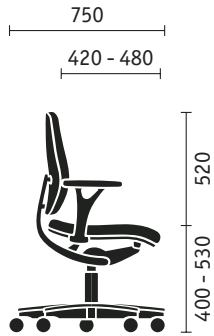

Four-leg model stackable

Cantilever chairs

Cantilever chair

Cantilever chair with armrests

Cantilever chair stackable

Swivel chair

Four-leg model

Cantilever chair

Dimensions (in mm)

For overall height, width, depth, seat height, width, depth as well as backrest height and armrest height from seat.

For chair stacks, the maximum height and depth is shown.

	Swivel chairs	Four-leg model	Cantilever chair
Seat mechanisms			
"Similar" mechanism	●		
"Similar" mechanism with seat tilt adjustment by 4°	○		
Backrest technical features			
Height-adjustable lumbar support	●		
Adjustable backrest pressure	●		
Seat height adjustment			
Sedo-Lift mechanism	●		
Gas lift mechanism	○		
Frame versions			
Aluminium base powder-coated in black	●		
Aluminium base powder-coated in anthracite	○		
Aluminium base powder-coated in white aluminium	○		
Aluminium base, polished	○		
Steel frame, powder-coated in black		●	●
Steel frame, powder-coated in anthracite		○	○
Steel frame, powder-coated in white aluminium		○	○
Steel frame, chrome-plated		○	○
Model colours / Plastic parts			
Black	●	●	●
Anthracite	○	○	○
Armrests			
Without armrests	○	○	○
Basic plastic armrests	●		
Basic plastic armrests with leather finish	○		
3D adjustable armrests with Softtouch finish	○		
3D adjustable armrests with gel finish	○		
3D adjustable armrests with leather finish	○		
3D adjustable ring-type armrests	○		
2D adjustable armrests with Softtouch finish	○		
Armrests with plastic finish		●	●
Armrests with leather finish		○	○
Features			
Headrest	○		
Sliding seat (with 60 mm depth adjustment)	○		
Two-tone upholstery	○	○	○
Hard castors for soft floor	●		
Soft castors for hard floors	○		
Stainless steel glides		●	
Plastic glides		○	○
Felt glides		○	○
Stackable (with or without armrests) up to 5 models		○	○